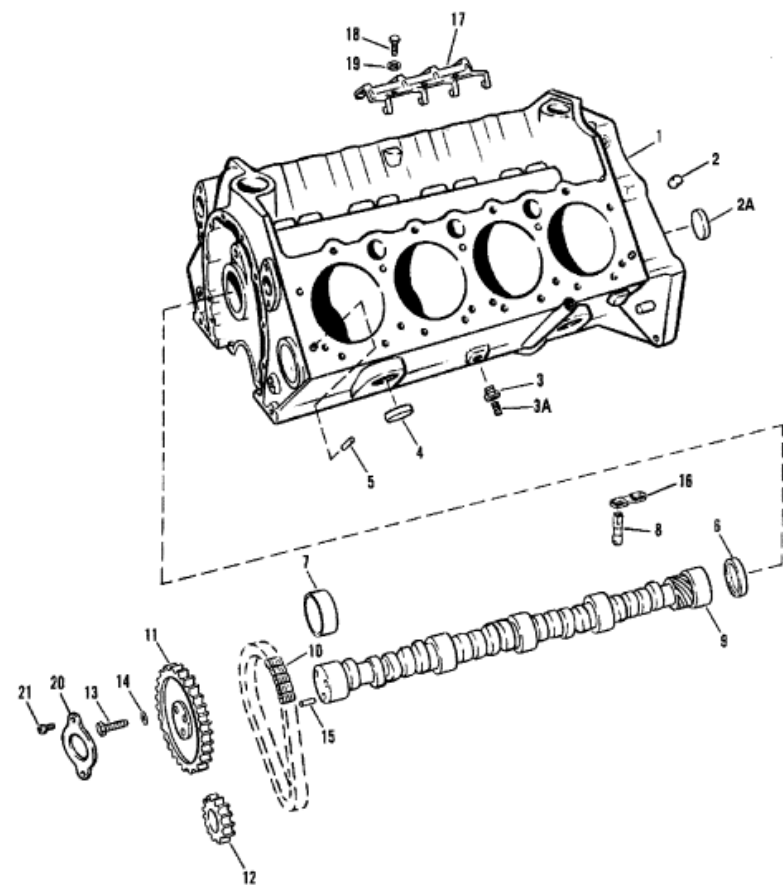

(350MAG/5.7L BRAVO - S/N-0D617328 & UP)

Parts List						
Ref	Class	Part	Description	Qty	Comment	Footnote
1		N.S.S.	CYLINDER BLOCK ASSEMBLY	1	(ORDER REMANUFACTURED L	2
2	22	48340	PIPE PLUG (1/4 IN.)	3		
2A	19	816565	EXPANSION PLUG (15/32 IN.)	5		
3	22	48556	BUSHING	2		
3A	22	32802	PIPE PLUG	2		
4	19	34270	EXPANSION PLUG (1-5/8 IN. DI.	8		
5	17	35465	DOWEL PIN (5/16 IN. DIA.)	4		
6	22	72640	PLUG	1		
7	23	85674	BEARING UNIT (SET)	1		
8		17340	LIFTER	16		
9	431	811658	CAMSHAFT	1		
10		11985	TIMING CHAIN	1		
11	43	811659	SPROCKET	1		
12	43	42755	SPROCKET	1		
13	10	34505	BOLT (3/4 IN.)	3		
14	12	848136	WASHER	3		
15	17	35312	PIN	1		
16		17341	RESTRICTOR	8		
17		811662	RETAINER	1		
18	10	34500	SCREW	3		
19	12	811664	LOCKWASHER	3		
20		811663	RETAINER	1		
21	10	17343	SCREW	2		
-		807447R 2	REMANUFACTURED MARINE LO	1		
-	27	75611A88	ENGINE OVERHAUL GASKET SE	1		
-	92	91601 1	SEALER-RED RTV (WHERE APPL	1		
-	92	34227 1	PERFECT SEAL (WHERE APPLIC	1		